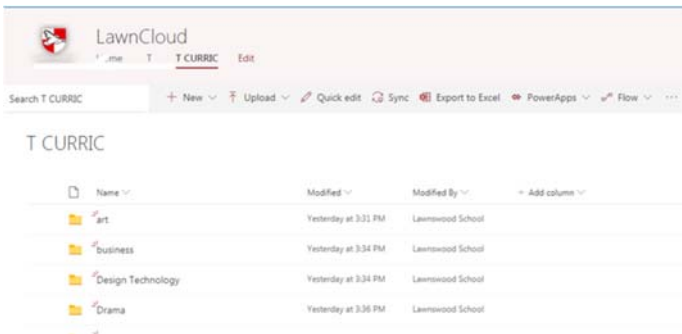

## CURRIC T: Access from home

Staff have asked for the CURRICULUM T: to be moved to LawnCloud.

CURRICULUM T: is what the students use in ICT Suites, it is NOT ADMIN T:

Students can access any of these files at home, in case they are needed for lessons.

For students to access these files the website address is:

[https://lawnschool.sharepoint.com/t\\_curric](https://lawnschool.sharepoint.com/t_curric)

For staff to access these files the link above can be used or simply the same link you are using for LawnCloud already <https://lawnschool.sharepoint.com>